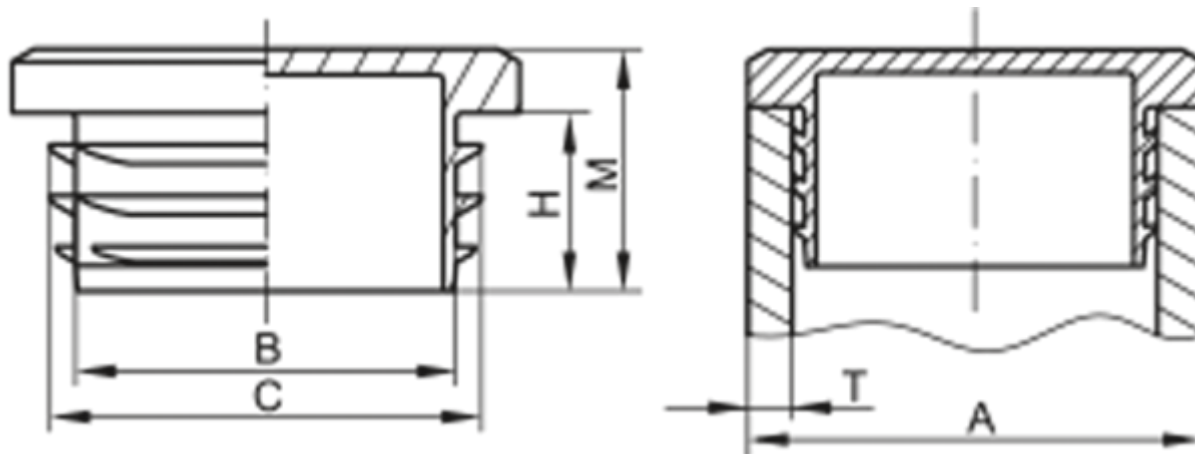

Article number: 59GPN260Q3434152

Description: KLEE Square plugs GPN 260 - 34x34 (Wall thickness 1,5-2)

## Measures

---

A = 34x34

B = 28

C = 32

H = 14

M = 19

T = 1,5-2